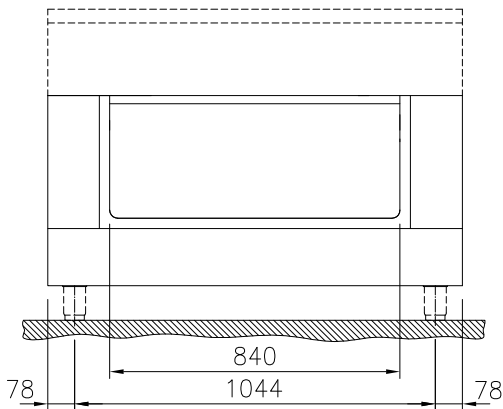

Construction

- Hygienic design of the open base compartment with large round edges.
- IPX5 water resistance certification.
- 2 mm top in 1.4301 (AISI 304).
- Flat surface construction with minimal hidden areas to easily clean all surfaces
- Internal frame for heavy duty sturdiness in stainless steel.

APPROVAL: _____

Experience the Excellence
www.electroluxprofessional.com

Front

Side

Top

Key Information:

External dimensions, Width:	
589313 (MC1ADAKOOO)	1200 mm
External dimensions, Depth:	900 mm
External dimensions, Height:	550 mm
Cupboard Cavity Dimensions (width):	840 mm
Cupboard Cavity Dimensions (height):	330 mm
Cupboard Cavity Dimensions (depth):	740 mm
Net weight:	28 kg