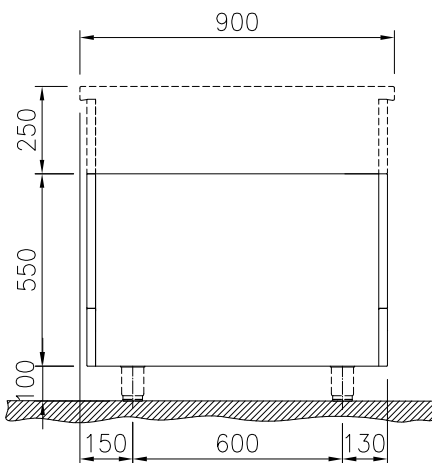

APPROVAL: _____

Experience the Excellence
www.electroluxprofessional.com

Front

Side

Top

Key Information:

External dimensions, Width:	
589313 (MC1ADAKOOO)	1200 mm
External dimensions, Depth:	900 mm
External dimensions, Height:	550 mm
Cupboard Cavity Dimensions (width):	840 mm
Cupboard Cavity Dimensions (height):	330 mm
Cupboard Cavity Dimensions (depth):	740 mm
Net weight:	28 kg

Optional Accessories

- Stainless steel side panel (12mm), 900x800mm, freestanding PNC 912511
- Stainless steel front kicking strip, 1200mm width PNC 912602
- Stainless steel side kicking strips left and right, freestanding, 900mm width PNC 912621
- Stainless steel side kicking strips left and right, wall mounted, 900mm width PNC 912624
- Stainless steel side kicking strips left and right, back-to-back, 1800mm width PNC 912627
- Stainless steel plinth, against wall, 1200mm width PNC 912905
- Stainless steel plinth, freestanding, 1200mm width PNC 912924
- Stainless steel panel (12mm) 900x800mm, against wall, left side PNC 913102
- Stainless steel panel (12mm) 900x800mm, against wall, right side PNC 913106
- Back panel, 1200x550mm, for bases and units, one-side operated PNC 913186
- Stainless steel side panel, left, H=800, flush PNC 913224
- Stainless steel side panel, left, H=800, flush PNC 913225
- - NOT TRANSLATED - PNC 913259
- - NOT TRANSLATED - PNC 913268
- - NOT TRANSLATED - PNC 913270
- - NOT TRANSLATED - PNC 913277
- - NOT TRANSLATED - PNC 913278
- - NOT TRANSLATED - PNC 913279
- STAINLESS STEEL DIVIDING PANEL 900X800MM LEFT/RIGHT PNC 913673
- STAINLESS STEEL SIDE COVER PANEL, FLUSH 900X800MM LEFT/RIGHT PNC 913689