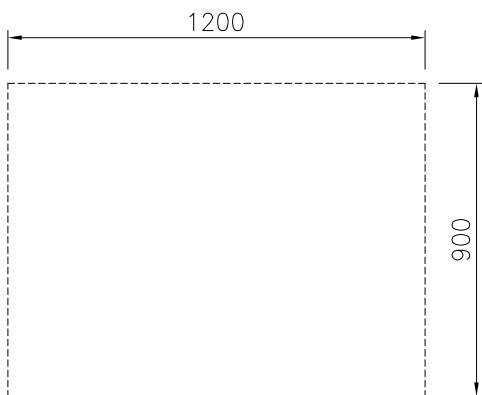

APPROVAL: _____

Experience the Excellence
www.electroluxprofessional.com

Front

Side

Top

Key Information:

External dimensions, Width:	
589313 (MC1ADAKOOO)	1200 mm
External dimensions, Depth:	900 mm
External dimensions, Height:	550 mm
Cupboard Cavity Dimensions (width):	840 mm
Cupboard Cavity Dimensions (height):	330 mm
Cupboard Cavity Dimensions (depth):	740 mm
Net weight:	28 kg